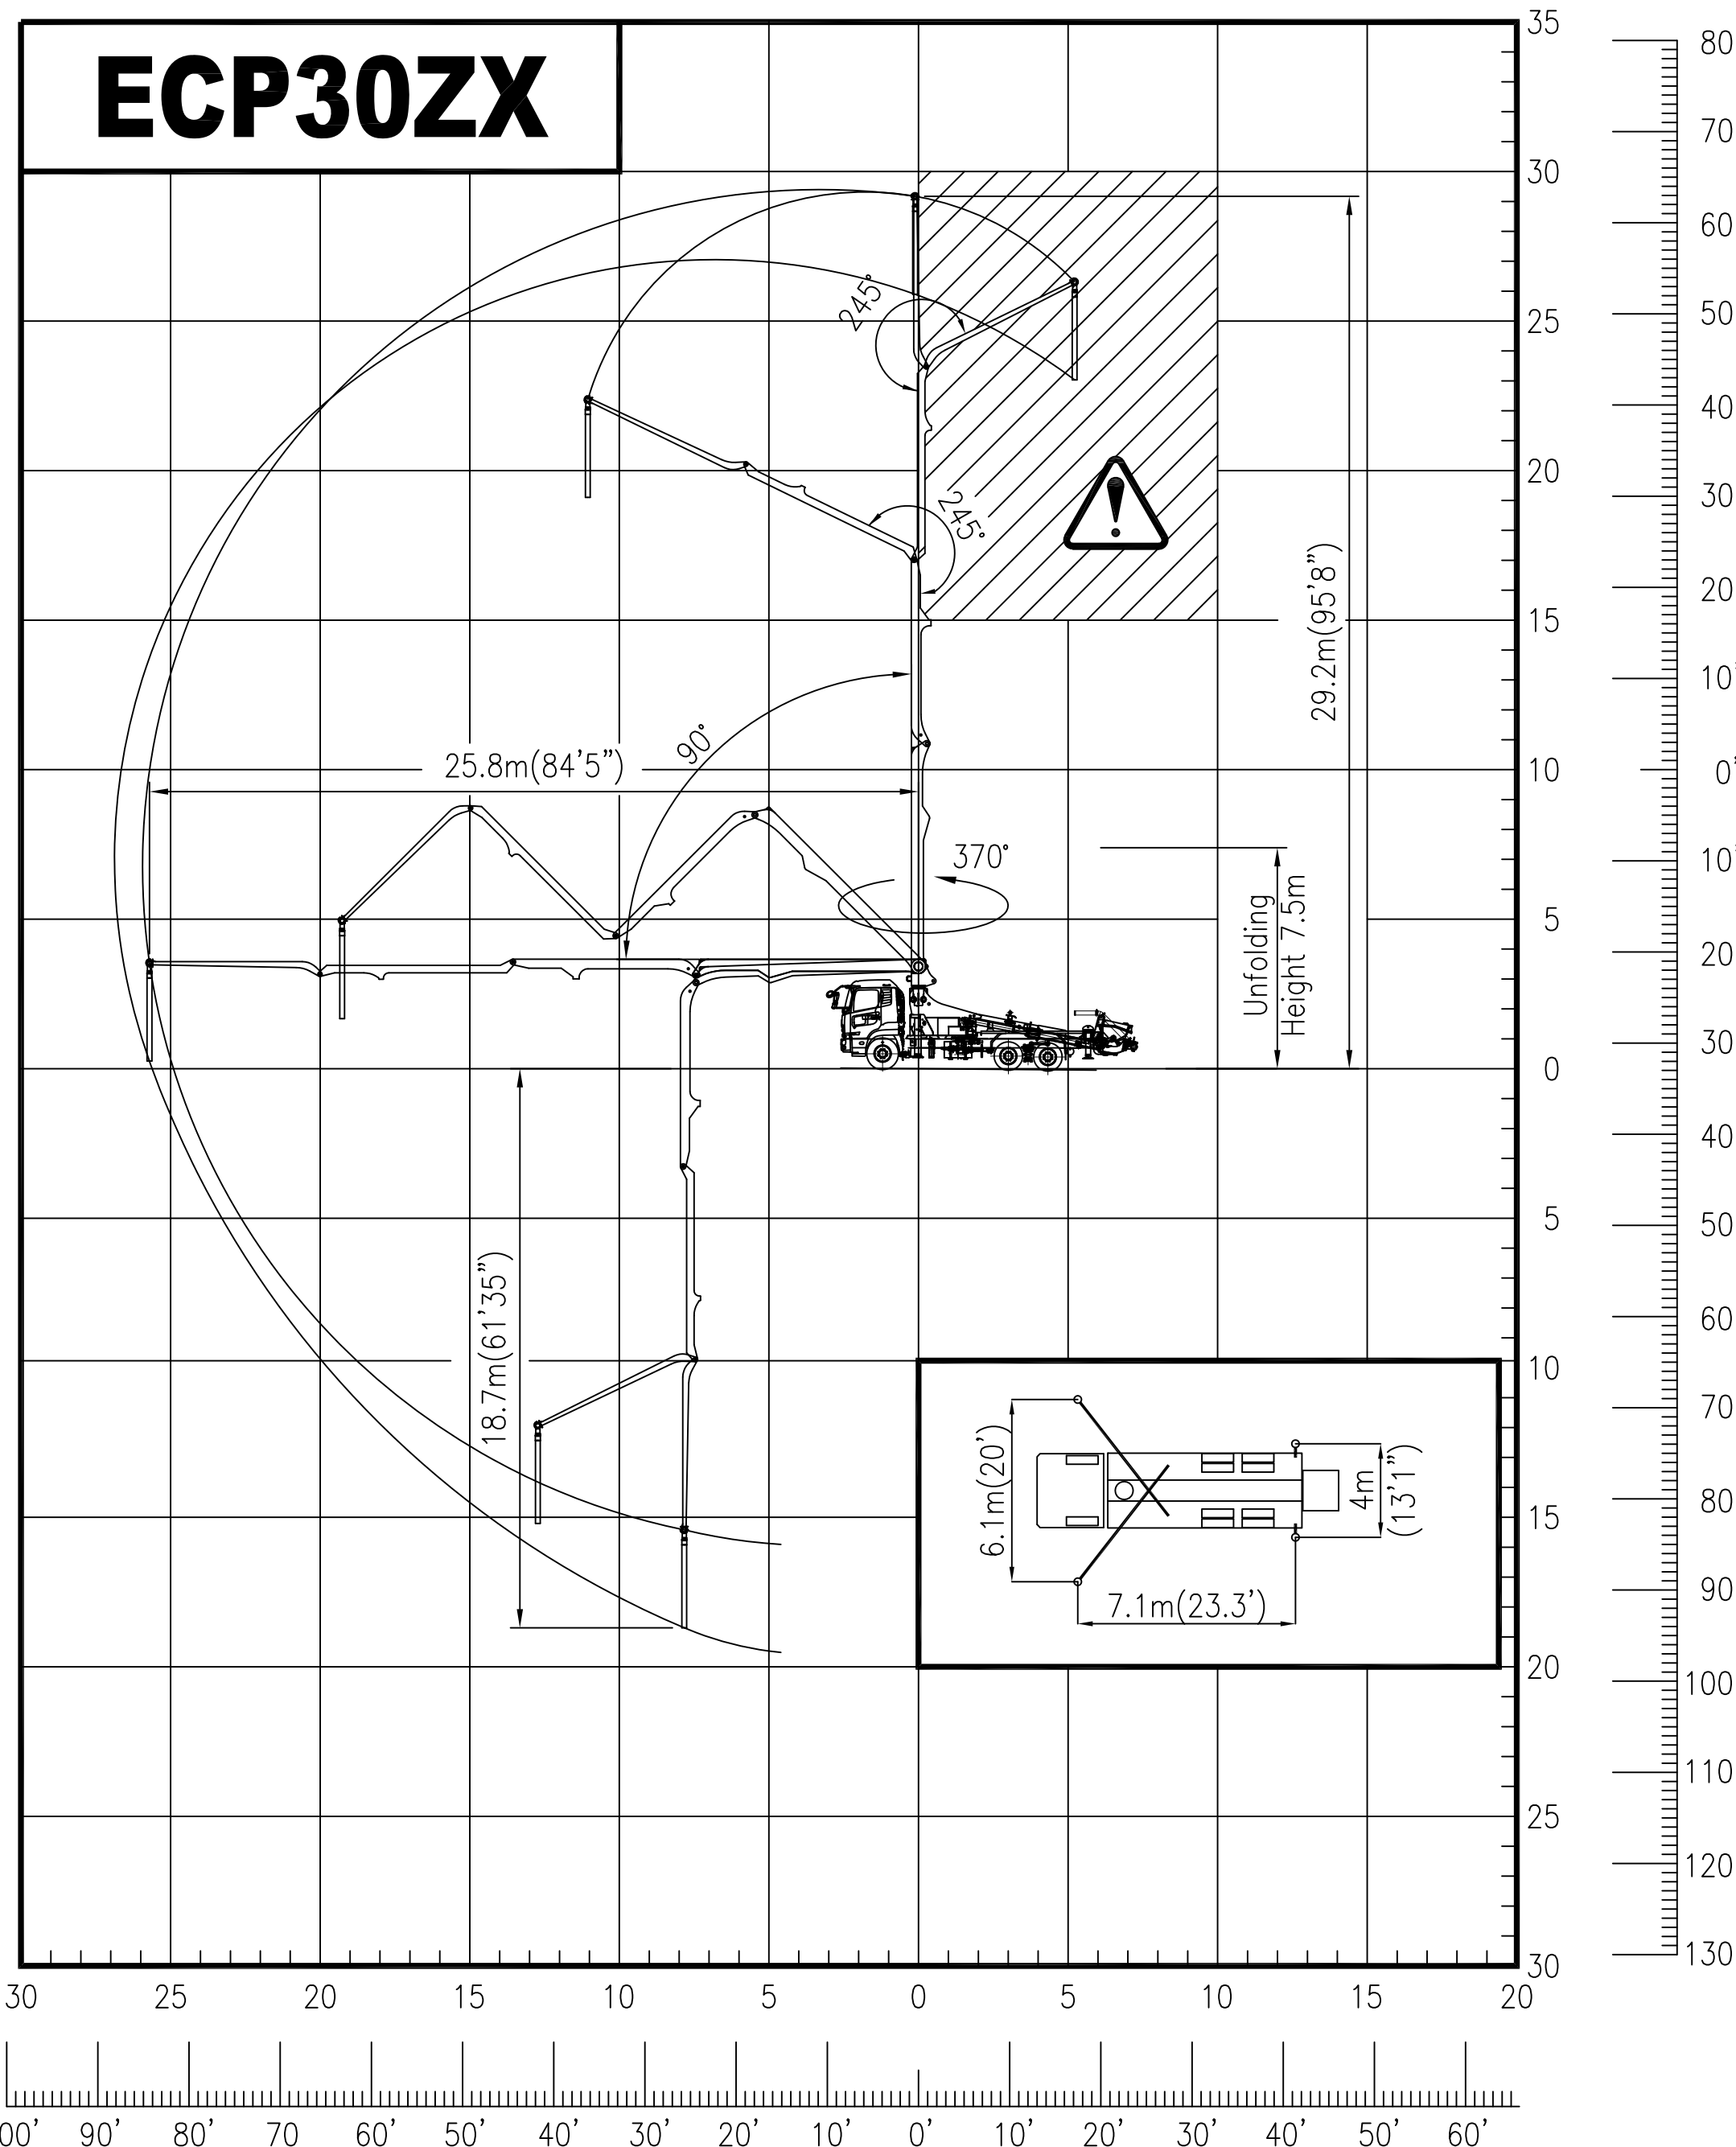

ECP30ZX

 Don't use end hose in caution area UNIT:m(ft.in)